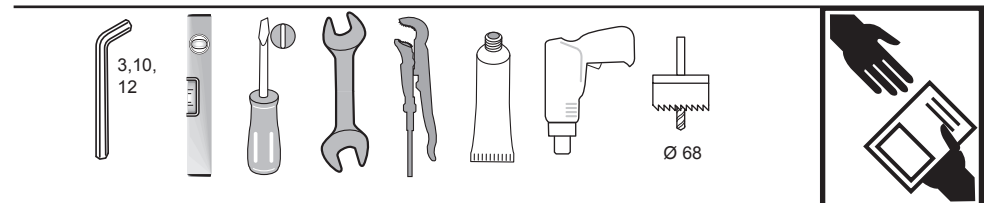

ARCHIMODULE

A 1501 NU

0216 / A 866 482 - 01
 (+ A 865 612)
 Made in Germany

	P	bar			
	T	°C			

Ideal Standard International NV
 Corporate Village - Gent Building
 Da Vincilaan 2
 1935 Zaventem
 Belgium

www.idealstandardinternational.com