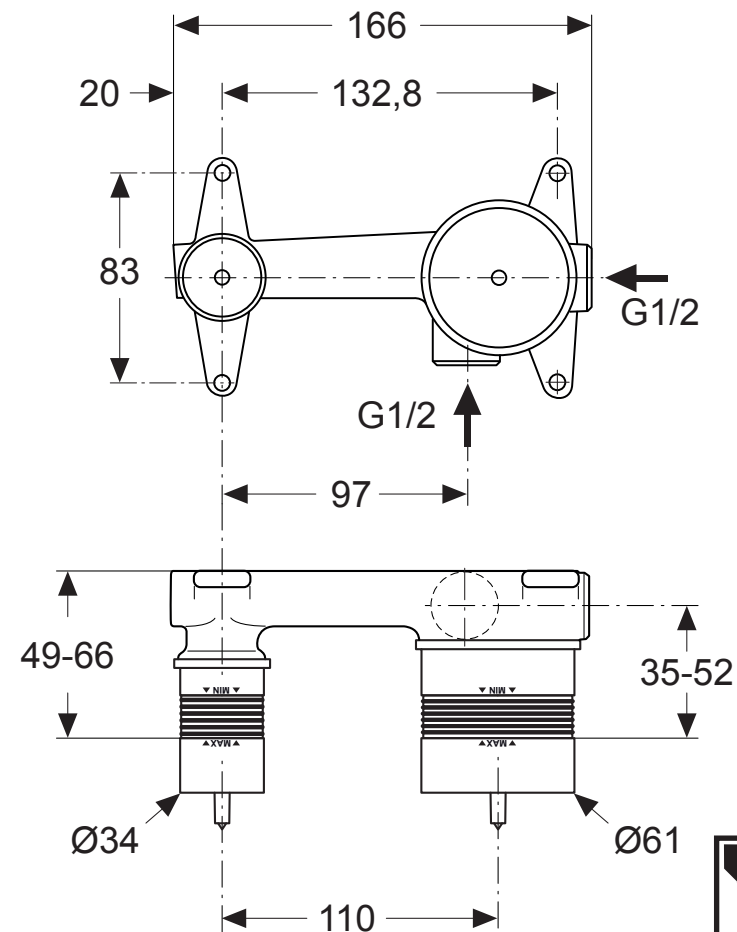

A 5948 NU

0116 / A 866 549
(+ A 865 612)
Made in Germany

Ideal Standard International NV
Corporate Village - Gent Building
Da Vincilaan 2
1935 Zaventem
Belgium

www.idealstandardinternational.com